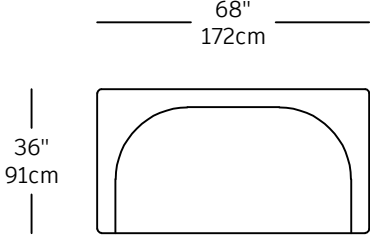

Coastline – modules

CST-1
\$2,060.00
LEFT SMALL CORNER

CST-2
\$2,060.00
RIGHT SMALL CORNER

CST-3
\$2,580.00
LEFT LONG CORNER

CST-4
\$2,580.00
RIGHT LONG CORNER

CST-5
\$2,860.00
3P

CST-6
\$2,090.00
2P

CST-7
\$2,750.00
BIG CORNER