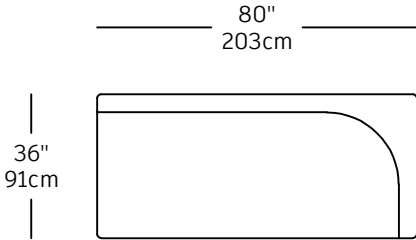

Coastline – modules

CST-1
\$2,060.00
LEFT SMALL CORNER

CST-2
\$2,060.00
RIGHT SMALL CORNER

CST-3
\$2,580.00
LEFT LONG CORNER

CST-4
\$2,580.00
RIGHT LONG CORNER

CST-5
\$2,860.00
3P

CST-6
\$2,090.00
2P

CST-7
\$2,750.00
BIG CORNER