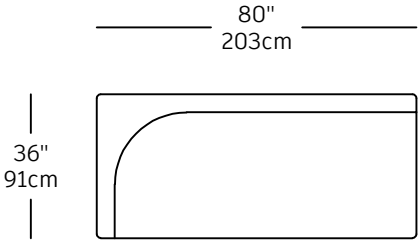

Coastline – modules

CST-1
\$2,060.00
LEFT SMALL CORNER

CST-2
\$2,060.00
RIGHT SMALL CORNER

CST-3
\$2,580.00
LEFT LONG CORNER

CST-4
\$2,580.00
RIGHT LONG CORNER

CST-5
\$2,860.00
3P

CST-6
\$2,090.00
2P

CST-7
\$2,750.00
BIG CORNER