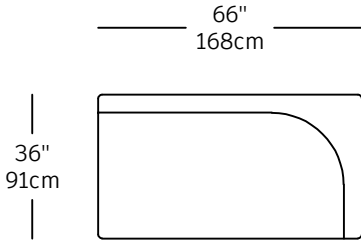

Coastline – modules

CST-1
\$2,060.00
LEFT SMALL CORNER

CST-2
\$2,060.00
RIGHT SMALL CORNER

CST-3
\$2,580.00
LEFT LONG CORNER

CST-4
\$2,580.00
RIGHT LONG CORNER

CST-5
\$2,860.00
3P

CST-6
\$2,090.00
2P

CST-7
\$2,750.00
BIG CORNER