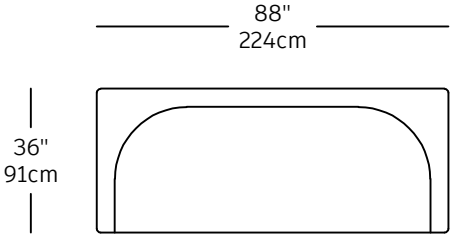

Coastline – modules

CST-1
\$2,060.00
LEFT SMALL CORNER

CST-2
\$2,060.00
RIGHT SMALL CORNER

CST-3
\$2,580.00
LEFT LONG CORNER

CST-4
\$2,580.00
RIGHT LONG CORNER

CST-5
\$2,860.00
3P

CST-6
\$2,090.00
2P

CST-7
\$2,750.00
BIG CORNER