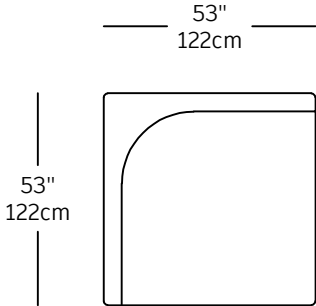

Coastline – modules

CST-1
\$2,060.00
LEFT SMALL CORNER

CST-2
\$2,060.00
RIGHT SMALL CORNER

CST-3
\$2,580.00
LEFT LONG CORNER

CST-4
\$2,580.00
RIGHT LONG CORNER

CST-5
\$2,860.00
3P

CST-6
\$2,090.00
2P

CST-7
\$2,750.00
BIG CORNER