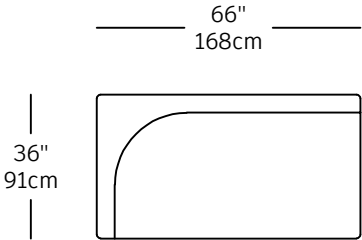

Coastline – modules

CST-1
\$2,060.00
LEFT SMALL CORNER

CST-2
\$2,060.00
RIGHT SMALL CORNER

CST-3
\$2,580.00
LEFT LONG CORNER

CST-4
\$2,580.00
RIGHT LONG CORNER

CST-5
\$2,860.00
3P

CST-6
\$2,090.00
2P

CST-7
\$2,750.00
BIG CORNER