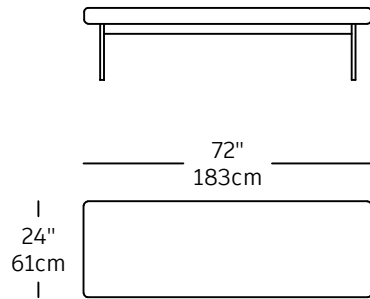

Bench - modules

BENCH 48x16
BNC-1
\$825.00
16X48

OPTIONS:
WHITE
BLACK

BENCH 72x24
BNC-3
\$925.00
24X72

OPTIONS:
WHITE
BLACK