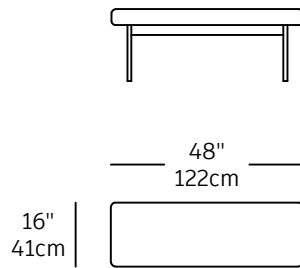

Bench - modules

BENCH 48x16
BNC-1
\$825.00
16X48

OPTIONS:
WHITE
BLACK

BENCH 72x24
BNC-3
\$925.00
24X72

OPTIONS:
WHITE
BLACK