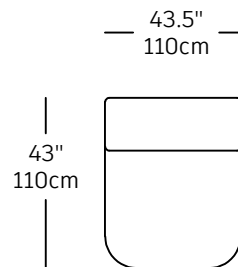

Boost - modules

BST-1
\$2,450.00
CHAISE LONGUE LEFT

BST-2
\$2,450.00
CHAISE LONGUE RIGHT

BST-4
\$2,350.00
SOFA PART LEFT

BST-3
\$2,350.00
SOFA PART RIGHT

BST-5
\$3,000.00
3P

BST-6
\$1,180.00
Single