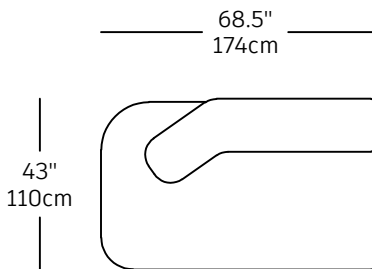

Boost - modules

BST-1
\$2,450.00
CHAISE LONGUE LEFT

BST-2
\$2,450.00
CHAISE LONGUE RIGHT

BST-4
\$2,350.00
SOFA PART LEFT

BST-3
\$2,350.00
SOFA PART RIGHT

BST-5
\$3,000.00
3P

BST-6
\$1,180.00
Single