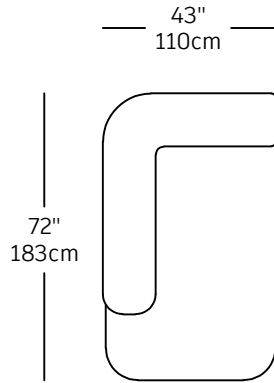

Boost - modules

BST-1
\$2,450.00
CHAISE LONGUE LEFT

BST-2
\$2,450.00
CHAISE LONGUE RIGHT

BST-4
\$2,350.00
SOFA PART LEFT

BST-3
\$2,350.00
SOFA PART RIGHT

BST-5
\$3,000.00
3P

BST-6
\$1,180.00
Single