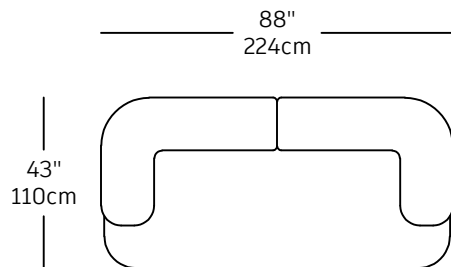

Boost - modules

BST-1
\$2,450.00
CHAISE LONGUE LEFT

BST-2
\$2,450.00
CHAISE LONGUE RIGHT

BST-4
\$2,350.00
SOFA PART LEFT

BST-3
\$2,350.00
SOFA PART RIGHT

BST-5
\$3,000.00
3P

BST-6
\$1,180.00
Single