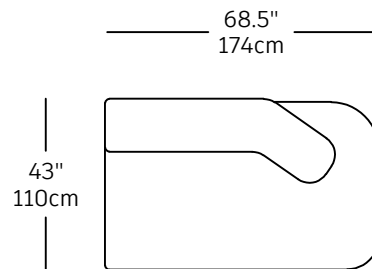

Boost - modules

BST-1
\$2,450.00
CHAISE LONGUE LEFT

BST-2
\$2,450.00
CHAISE LONGUE RIGHT

BST-4
\$2,350.00
SOFA PART LEFT

BST-3
\$2,350.00
SOFA PART RIGHT

BST-5
\$3,000.00
3P

BST-6
\$1,180.00
Single