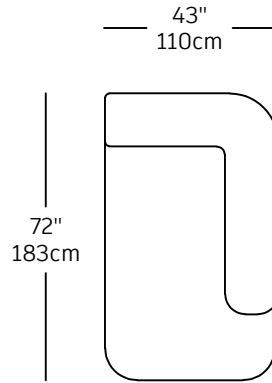

Boost - modules

BST-1
\$2,450.00
CHAISE LONGUE LEFT

BST-2
\$2,450.00
CHAISE LONGUE RIGHT

BST-4
\$2,350.00
SOFA PART LEFT

BST-3
\$2,350.00
SOFA PART RIGHT

BST-5
\$3,000.00
3P

BST-6
\$1,180.00
Single