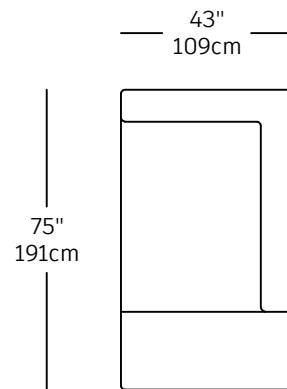

# Canyon - modules

CAN-1  
\$2,690.00  
CHAISE LONGUE LEFT

CAN-2  
\$2,690.00  
CHAISE LONGUE RIGHT

CAN-6  
\$2,400.00  
SOFA PART MEDIUM LEFT

CAN-5  
\$2,400.00  
SOFA PART MEDIUM RIGHT

CAN-4  
\$2,910.00  
SOFA PART LARGE LEFT

CAN-3  
\$2,910.00  
SOFA PART LARGE RIGHT