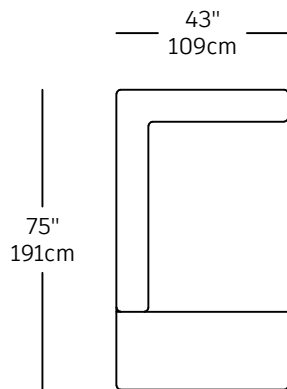

# Canyon - modules

CAN-1  
\$2,690.00  
CHAISE LONGUE LEFT

CAN-2  
\$2,690.00  
CHAISE LONGUE RIGHT

CAN-6  
\$2,400.00  
SOFA PART MEDIUM LEFT

CAN-5  
\$2,400.00  
SOFA PART MEDIUM RIGHT

CAN-4  
\$2,910.00  
SOFA PART LARGE LEFT

CAN-3  
\$2,910.00  
SOFA PART LARGE RIGHT