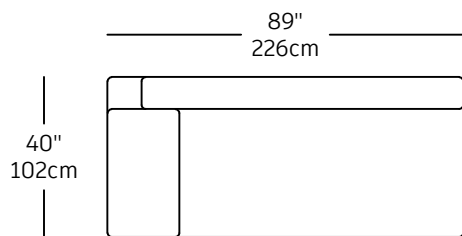

# Canyon - modules

CAN-1  
\$2,690.00  
CHAISE LONGUE LEFT

CAN-2  
\$2,690.00  
CHAISE LONGUE RIGHT

CAN-6  
\$2,400.00  
SOFA PART MEDIUM LEFT

CAN-5  
\$2,400.00  
SOFA PART MEDIUM RIGHT

CAN-4  
\$2,910.00  
SOFA PART LARGE LEFT

CAN-3  
\$2,910.00  
SOFA PART LARGE RIGHT