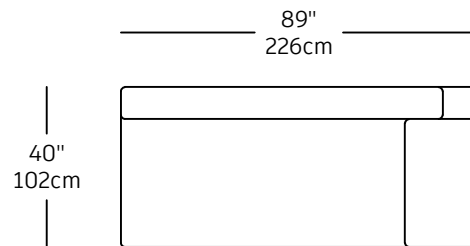

# Canyon - modules

CAN-1  
\$2,690.00  
CHAISE LONGUE LEFT

CAN-2  
\$2,690.00  
CHAISE LONGUE RIGHT

CAN-6  
\$2,400.00  
SOFA PART MEDIUM LEFT

CAN-5  
\$2,400.00  
SOFA PART MEDIUM RIGHT

CAN-4  
\$2,910.00  
SOFA PART LARGE LEFT

CAN-3  
\$2,910.00  
SOFA PART LARGE RIGHT