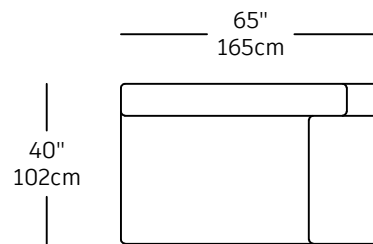

# Canyon - modules

CAN-1  
\$2,690.00  
CHAISE LONGUE LEFT

CAN-2  
\$2,690.00  
CHAISE LONGUE RIGHT

CAN-6  
\$2,400.00  
SOFA PART MEDIUM LEFT

CAN-5  
\$2,400.00  
SOFA PART MEDIUM RIGHT

CAN-4  
\$2,910.00  
SOFA PART LARGE LEFT

CAN-3  
\$2,910.00  
SOFA PART LARGE RIGHT