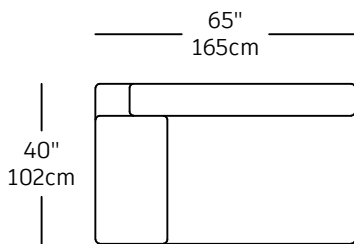

# Canyon - modules

CAN-1  
\$2,690.00  
CHAISE LONGUE LEFT

CAN-2  
\$2,690.00  
CHAISE LONGUE RIGHT

CAN-6  
\$2,400.00  
SOFA PART MEDIUM LEFT

CAN-5  
\$2,400.00  
SOFA PART MEDIUM RIGHT

CAN-4  
\$2,910.00  
SOFA PART LARGE LEFT

CAN-3  
\$2,910.00  
SOFA PART LARGE RIGHT