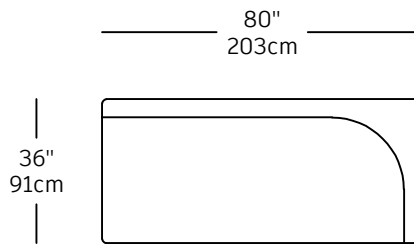

Coastline – modules

CST-1
\$2,060.00
LEFT SMALL CORNER

CST-2
\$2,060.00
RIGHT SMALL CORNER

CST-3
\$2,580.00
LEFT LONG CORNER

CST-4
\$2,580.00
RIGHT LONG CORNER

CST-5
\$2,860.00
3P

CST-6
\$2,090.00
2P