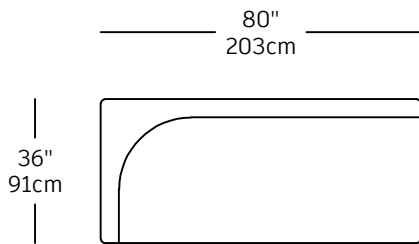

Coastline – modules

CST-1
\$2,060.00
LEFT SMALL CORNER

CST-2
\$2,060.00
RIGHT SMALL CORNER

CST-3
\$2,580.00
LEFT LONG CORNER

CST-4
\$2,580.00
RIGHT LONG CORNER

CST-5
\$2,860.00
3P

CST-6
\$2,090.00
2P