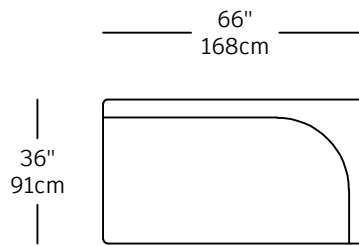

Coastline – modules

CST-1
\$2,060.00
LEFT SMALL CORNER

CST-2
\$2,060.00
RIGHT SMALL CORNER

CST-3
\$2,580.00
LEFT LONG CORNER

CST-4
\$2,580.00
RIGHT LONG CORNER

CST-5
\$2,860.00
3P

CST-6
\$2,090.00
2P