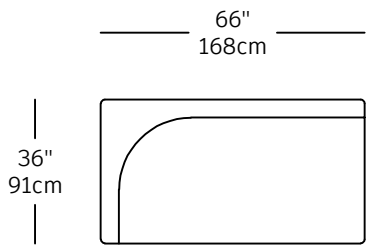

Coastline – modules

CST-1
\$2,060.00
LEFT SMALL CORNER

CST-2
\$2,060.00
RIGHT SMALL CORNER

CST-3
\$2,580.00
LEFT LONG CORNER

CST-4
\$2,580.00
RIGHT LONG CORNER

CST-5
\$2,860.00
3P

CST-6
\$2,090.00
2P