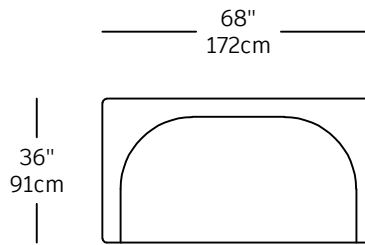

Coastline – modules

CST-1
\$2,060.00
LEFT SMALL CORNER

CST-2
\$2,060.00
RIGHT SMALL CORNER

CST-3
\$2,580.00
LEFT LONG CORNER

CST-4
\$2,580.00
RIGHT LONG CORNER

CST-5
\$2,860.00
3P

CST-6
\$2,090.00
2P