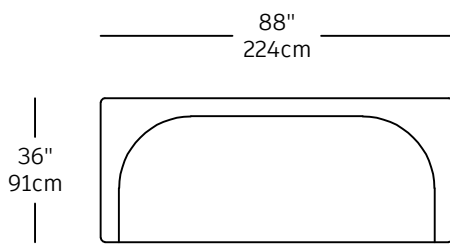

Coastline – modules

CST-1
\$2,060.00
LEFT SMALL CORNER

CST-2
\$2,060.00
RIGHT SMALL CORNER

CST-3
\$2,580.00
LEFT LONG CORNER

CST-4
\$2,580.00
RIGHT LONG CORNER

CST-5
\$2,860.00
3P

CST-6
\$2,090.00
2P