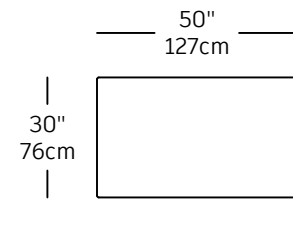

DIV-2  
\$2,110.00  
RIGHT BIG CORNER

DIV-12  
\$1,160.00  
CURVE

DIV-23  
\$1,195.00  
DOME RIGHT

DIV-24  
\$1,195.00  
DOME LEFT

DIV-6  
\$2,720.00  
LEFT LONG CORNER

DIV-5  
\$2,720.00  
RIGHT LONG CORNER

DIV-14  
\$2,090.00  
2P

DIV-15  
\$2,210.00  
2P LAF

DIV-16  
\$2,210.00  
2P RAF

DIV-13  
\$2,760.00  
3P

DIV-21  
\$720.00  
OTTOMAN 38x38

DIV-26  
\$2,720.00  
DIAGONAL RAF

DIV-25  
\$2,720.00  
DIAGONAL LAF