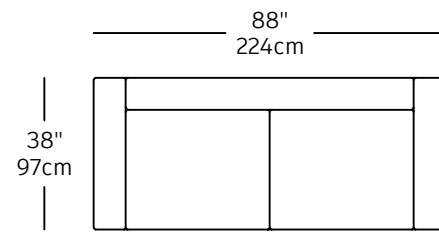

DIV-2  
\$2,110.00  
RIGHT BIG CORNER

DIV-12  
\$1,160.00  
CURVE

DIV-23  
\$1,195.00  
DOME RIGHT

DIV-24  
\$1,195.00  
DOME LEFT

DIV-6  
\$2,720.00  
LEFT LONG CORNER

DIV-5  
\$2,720.00  
RIGHT LONG CORNER

DIV-14  
\$2,090.00  
2P

DIV-15  
\$2,210.00  
2P LAF

DIV-16  
\$2,210.00  
2P RAF

DIV-13  
\$2,760.00  
3P

DIV-21  
\$720.00  
OTTOMAN 38x38

DIV-26  
\$2,720.00  
DIAGONAL RAF

DIV-25  
\$2,720.00  
DIAGONAL LAF