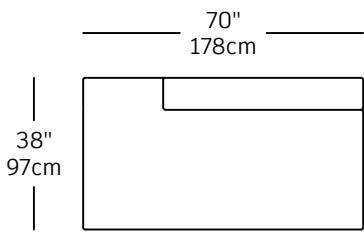

DIV-2  
\$2,110.00  
RIGHT BIG CORNER

DIV-12  
\$1,160.00  
CURVE

DIV-23  
\$1,195.00  
DOME RIGHT

DIV-24  
\$1,195.00  
DOME LEFT

DIV-6  
\$2,720.00  
LEFT LONG CORNER

DIV-5  
\$2,720.00  
RIGHT LONG CORNER

DIV-14  
\$2,090.00  
2P

DIV-15  
\$2,210.00  
2P LAF

DIV-16  
\$2,210.00  
2P RAF

DIV-13  
\$2,760.00  
3P

DIV-21  
\$720.00  
OTTOMAN 38x38

DIV-26  
\$2,720.00  
DIAGONAL RAF

DIV-25  
\$2,720.00  
DIAGONAL LAF

DIV-9  
\$750.00  
OTTOMAN 30x50

DIV-10  
\$800.00  
OTTOMAN 38x50