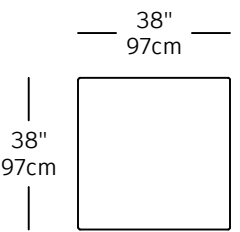

DIV-2  
\$2,110.00  
RIGHT BIG CORNER

DIV-12  
\$1,160.00  
CURVE

DIV-23  
\$1,195.00  
DOME RIGHT

DIV-24  
\$1,195.00  
DOME LEFT

DIV-6  
\$2,720.00  
LEFT LONG CORNER

DIV-5  
\$2,720.00  
RIGHT LONG CORNER

DIV-14  
\$2,090.00  
2P

DIV-15  
\$2,210.00  
2P LAF

DIV-16  
\$2,210.00  
2P RAF

DIV-13  
\$2,760.00  
3P

DIV-21  
\$720.00  
OTTOMAN 38x38

DIV-26  
\$2,720.00  
DIAGONAL RAF

DIV-25  
\$2,720.00  
DIAGONAL LAF

DIV-9  
\$750.00  
OTTOMAN 30x50

DIV-10  
\$800.00  
OTTOMAN 38x50