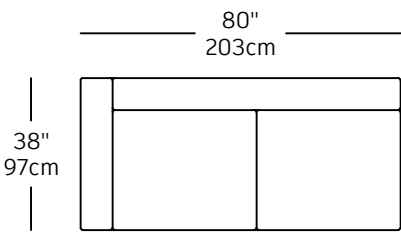

DIV-2  
\$2,110.00  
RIGHT BIG CORNER

DIV-12  
\$1,160.00  
CURVE

DIV-23  
\$1,195.00  
DOME RIGHT

DIV-24  
\$1,195.00  
DOME LEFT

DIV-6  
\$2,720.00  
LEFT LONG CORNER

DIV-5  
\$2,720.00  
RIGHT LONG CORNER

DIV-14  
\$2,090.00  
2P

DIV-15  
\$2,210.00  
2P LAF

DIV-16  
\$2,210.00  
2P RAF

DIV-13  
\$2,760.00  
3P

DIV-21  
\$720.00  
OTTOMAN 38x38

DIV-26  
\$2,720.00  
DIAGONAL RAF

DIV-25  
\$2,720.00  
DIAGONAL LAF