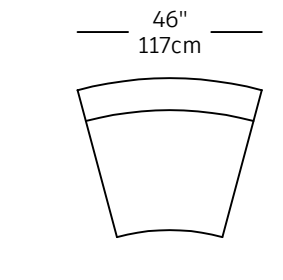

# Dive - modules

DIV-4  
\$1,940.00  
LEFT SMALL CORNER

DIV-3  
\$1,940.00  
RIGHT SMALL CORNER

DIV-8  
\$1,820.00  
NO ARM

DIV-7  
\$1,440.00  
CORNER

DIV-22  
\$1,180.00  
SINGLE

DIV-1  
\$2,110.00  
LEFT BIG CORNER

DIV-2  
\$2,110.00  
RIGHT BIG CORNER

DIV-12  
\$1,160.00  
CURVE

DIV-23  
\$1,195.00  
DOME RIGHT

DIV-24  
\$1,195.00  
DOME LEFT

DIV-6  
\$2,720.00  
LEFT LONG CORNER

DIV-5  
\$2,720.00  
RIGHT LONG CORNER

DIV-14  
\$2,090.00  
2P

DIV-15  
\$2,210.00  
2P LAF

DIV-16  
\$2,210.00  
2P RAF

DIV-13  
\$2,760.00  
3P

DIV-21  
\$720.00  
OTTOMAN 38x38

DIV-26  
\$2,720.00  
DIAGONAL RAF

DIV-25  
\$2,720.00  
DIAGONAL LAF