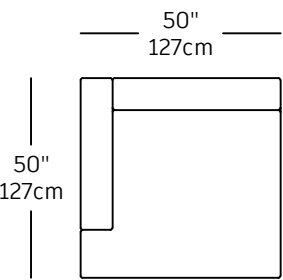

# Dive - modules

DIV-4  
\$1,940.00  
LEFT SMALL CORNER

DIV-3  
\$1,940.00  
RIGHT SMALL CORNER

DIV-8  
\$1,820.00  
NO ARM

DIV-7  
\$1,440.00  
CORNER

DIV-22  
\$1,180.00  
SINGLE

DIV-1  
\$2,110.00  
LEFT BIG CORNER

DIV-2  
\$2,110.00  
RIGHT BIG CORNER

DIV-12  
\$1,160.00  
CURVE

DIV-23  
\$1,195.00  
DOME RIGHT

DIV-24  
\$1,195.00  
DOME LEFT

DIV-6  
\$2,720.00  
LEFT LONG CORNER

DIV-5  
\$2,720.00  
RIGHT LONG CORNER

DIV-14  
\$2,090.00  
2P

DIV-15  
\$2,210.00  
2P LAF

DIV-16  
\$2,210.00  
2P RAF

DIV-13  
\$2,760.00  
3P

DIV-21  
\$720.00  
OTTOMAN 38x38

DIV-26  
\$2,720.00  
DIAGONAL RAF

DIV-25  
\$2,720.00  
DIAGONAL LAF

DIV-9  
\$750.00  
OTTOMAN 30x50

DIV-10  
\$800.00  
OTTOMAN 38x50