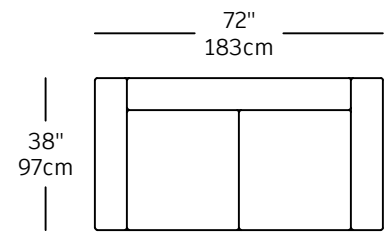

DIV-2  
\$2,110.00  
RIGHT BIG CORNER

DIV-12  
\$1,160.00  
CURVE

DIV-23  
\$1,195.00  
DOME RIGHT

DIV-24  
\$1,195.00  
DOME LEFT

DIV-6  
\$2,720.00  
LEFT LONG CORNER

DIV-5  
\$2,720.00  
RIGHT LONG CORNER

DIV-14  
\$2,090.00  
2P

DIV-15  
\$2,210.00  
2P LAF

DIV-16  
\$2,210.00  
2P RAF

DIV-13  
\$2,760.00  
3P

DIV-21  
\$720.00  
OTTOMAN 38x38

DIV-26  
\$2,720.00  
DIAGONAL RAF

DIV-25  
\$2,720.00  
DIAGONAL LAF