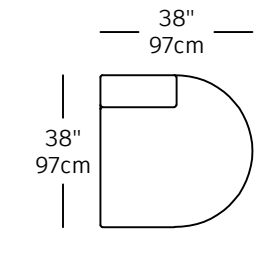

# Dive - modules

DIV-4  
\$1,940.00  
LEFT SMALL CORNER

DIV-3  
\$1,940.00  
RIGHT SMALL CORNER

DIV-8  
\$1,820.00  
NO ARM

DIV-7  
\$1,440.00  
CORNER

DIV-22  
\$1,180.00  
SINGLE

DIV-1  
\$2,110.00  
LEFT BIG CORNER

DIV-2  
\$2,110.00  
RIGHT BIG CORNER

DIV-12  
\$1,160.00  
CURVE

DIV-23  
\$1,195.00  
DOME RIGHT

DIV-24  
\$1,195.00  
DOME LEFT

DIV-6  
\$2,720.00  
LEFT LONG CORNER

DIV-5  
\$2,720.00  
RIGHT LONG CORNER

DIV-14  
\$2,090.00  
2P

DIV-15  
\$2,210.00  
2P LAF

DIV-16  
\$2,210.00  
2P RAF

DIV-13  
\$2,760.00  
3P

DIV-21  
\$720.00  
OTTOMAN 38x38

DIV-26  
\$2,720.00  
DIAGONAL RAF

DIV-25  
\$2,720.00  
DIAGONAL LAF