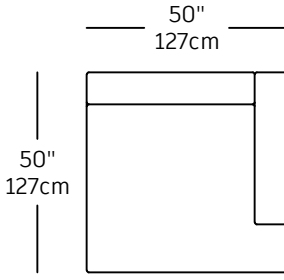

# Dive - modules

DIV-4  
\$1,940.00  
LEFT SMALL CORNER

DIV-3  
\$1,940.00  
RIGHT SMALL CORNER

DIV-8  
\$1,820.00  
NO ARM

DIV-7  
\$1,440.00  
CORNER

DIV-22  
\$1,180.00  
SINGLE

DIV-1  
\$2,110.00  
LEFT BIG CORNER

DIV-2  
\$2,110.00  
RIGHT BIG CORNER

DIV-12  
\$1,160.00  
CURVE

DIV-23  
\$1,195.00  
DOME RIGHT

DIV-24  
\$1,195.00  
DOME LEFT

DIV-6  
\$2,720.00  
LEFT LONG CORNER

DIV-5  
\$2,720.00  
RIGHT LONG CORNER

DIV-14  
\$2,090.00  
2P

DIV-15  
\$2,210.00  
2P LAF

DIV-16  
\$2,210.00  
2P RAF

DIV-13  
\$2,760.00  
3P

DIV-21  
\$720.00  
OTTOMAN 38x38

DIV-26  
\$2,720.00  
DIAGONAL RAF

DIV-25  
\$2,720.00  
DIAGONAL LAF

DIV-9  
\$750.00  
OTTOMAN 30x50

DIV-10  
\$800.00  
OTTOMAN 38x50