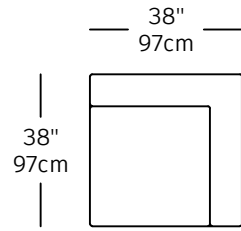

# Dive - modules

DIV-4  
\$1,940.00  
LEFT SMALL CORNER

DIV-3  
\$1,940.00  
RIGHT SMALL CORNER

DIV-8  
\$1,820.00  
NO ARM

DIV-7  
\$1,440.00  
CORNER

DIV-22  
\$1,180.00  
SINGLE

DIV-1  
\$2,110.00  
LEFT BIG CORNER

DIV-2  
\$2,110.00  
RIGHT BIG CORNER

DIV-12  
\$1,160.00  
CURVE

DIV-23  
\$1,195.00  
DOME RIGHT

DIV-24  
\$1,195.00  
DOME LEFT

DIV-6  
\$2,720.00  
LEFT LONG CORNER

DIV-5  
\$2,720.00  
RIGHT LONG CORNER

DIV-14  
\$2,090.00  
2P

DIV-15  
\$2,210.00  
2P LAF

DIV-16  
\$2,210.00  
2P RAF

DIV-13  
\$2,760.00  
3P

DIV-21  
\$720.00  
OTTOMAN 38x38

DIV-26  
\$2,720.00  
DIAGONAL RAF

DIV-25  
\$2,720.00  
DIAGONAL LAF