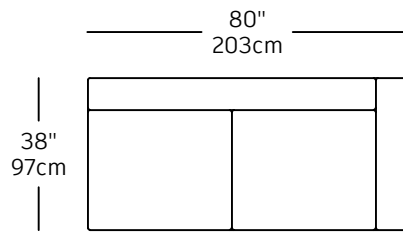

DIV-2  
\$2,110.00  
RIGHT BIG CORNER

DIV-12  
\$1,160.00  
CURVE

DIV-23  
\$1,195.00  
DOME RIGHT

DIV-24  
\$1,195.00  
DOME LEFT

DIV-6  
\$2,720.00  
LEFT LONG CORNER

DIV-5  
\$2,720.00  
RIGHT LONG CORNER

DIV-14  
\$2,090.00  
2P

DIV-15  
\$2,210.00  
2P LAF

DIV-16  
\$2,210.00  
2P RAF

DIV-13  
\$2,760.00  
3P

DIV-21  
\$720.00  
OTTOMAN 38x38

DIV-26  
\$2,720.00  
DIAGONAL RAF

DIV-25  
\$2,720.00  
DIAGONAL LAF