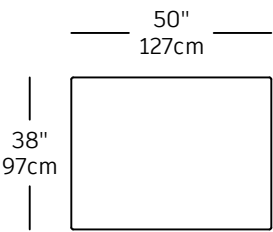

DIV-10
$800.00
OTTOMAN 38x50