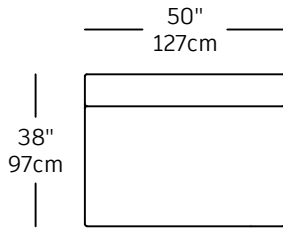

# Dive - modules

DIV-4  
\$1,940.00  
LEFT SMALL CORNER

DIV-3  
\$1,940.00  
RIGHT SMALL CORNER

DIV-8  
\$1,820.00  
NO ARM

DIV-7  
\$1,440.00  
CORNER

DIV-22  
\$1,180.00  
SINGLE

DIV-1  
\$2,110.00  
LEFT BIG CORNER

DIV-2  
\$2,110.00  
RIGHT BIG CORNER

DIV-12  
\$1,160.00  
CURVE

DIV-23  
\$1,195.00  
DOME RIGHT

DIV-24  
\$1,195.00  
DOME LEFT

DIV-6  
\$2,720.00  
LEFT LONG CORNER

DIV-5  
\$2,720.00  
RIGHT LONG CORNER

DIV-14  
\$2,090.00  
2P

DIV-15  
\$2,210.00  
2P LAF

DIV-16  
\$2,210.00  
2P RAF

DIV-13  
\$2,760.00  
3P

DIV-21  
\$720.00  
OTTOMAN 38x38

DIV-26  
\$2,720.00  
DIAGONAL RAF

DIV-25  
\$2,720.00  
DIAGONAL LAF