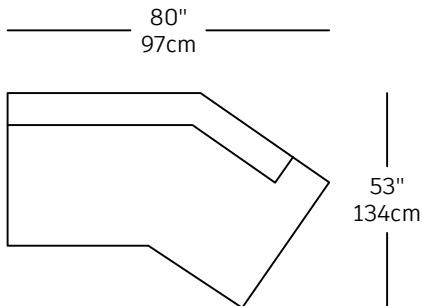

DIV-2  
\$2,110.00  
RIGHT BIG CORNER

DIV-12  
\$1,160.00  
CURVE

DIV-23  
\$1,195.00  
DOME RIGHT

DIV-24  
\$1,195.00  
DOME LEFT

DIV-6  
\$2,720.00  
LEFT LONG CORNER

DIV-5  
\$2,720.00  
RIGHT LONG CORNER

DIV-14  
\$2,090.00  
2P

DIV-15  
\$2,210.00  
2P LAF

DIV-16  
\$2,210.00  
2P RAF

DIV-13  
\$2,760.00  
3P

DIV-21  
\$720.00  
OTTOMAN 38x38

DIV-26  
\$2,720.00  
DIAGONAL RAF

DIV-25  
\$2,720.00  
DIAGONAL LAF

DIV-9  
\$750.00  
OTTOMAN 30x50

DIV-10  
\$800.00  
OTTOMAN 38x50