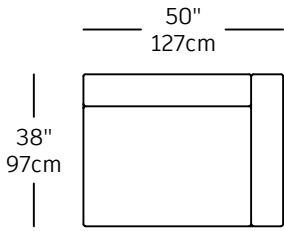

# Dive - modules

DIV-4  
\$1,940.00  
LEFT SMALL CORNER

DIV-3  
\$1,940.00  
RIGHT SMALL CORNER

DIV-8  
\$1,820.00  
NO ARM

DIV-7  
\$1,440.00  
CORNER

DIV-22  
\$1,180.00  
SINGLE

DIV-1  
\$2,110.00  
LEFT BIG CORNER

DIV-2  
\$2,110.00  
RIGHT BIG CORNER

DIV-12  
\$1,160.00  
CURVE

DIV-23  
\$1,195.00  
DOME RIGHT

DIV-24  
\$1,195.00  
DOME LEFT

DIV-6  
\$2,720.00  
LEFT LONG CORNER

DIV-5  
\$2,720.00  
RIGHT LONG CORNER

DIV-14  
\$2,090.00  
2P

DIV-15  
\$2,210.00  
2P LAF

DIV-16  
\$2,210.00  
2P RAF

DIV-13  
\$2,760.00  
3P

DIV-21  
\$720.00  
OTTOMAN 38x38

DIV-26  
\$2,720.00  
DIAGONAL RAF

DIV-25  
\$2,720.00  
DIAGONAL LAF