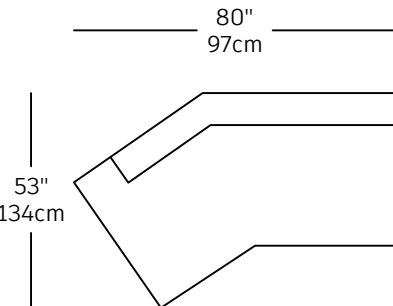

DIV-2  
\$2,110.00  
RIGHT BIG CORNER

DIV-12  
\$1,160.00  
CURVE

DIV-23  
\$1,195.00  
DOME RIGHT

DIV-24  
\$1,195.00  
DOME LEFT

DIV-6  
\$2,720.00  
LEFT LONG CORNER

DIV-5  
\$2,720.00  
RIGHT LONG CORNER

DIV-14  
\$2,090.00  
2P

DIV-15  
\$2,210.00  
2P LAF

DIV-16  
\$2,210.00  
2P RAF

DIV-13  
\$2,760.00  
3P

DIV-21  
\$720.00  
OTTOMAN 38x38

DIV-26  
\$2,720.00  
DIAGONAL RAF

DIV-25  
\$2,720.00  
DIAGONAL LAF

DIV-9  
\$750.00  
OTTOMAN 30x50

DIV-10  
\$800.00  
OTTOMAN 38x50