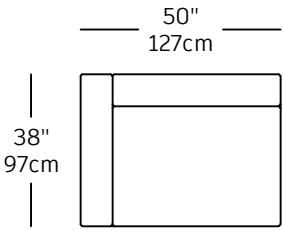

# Dive - modules

DIV-4  
\$1,940.00  
LEFT SMALL CORNER

DIV-3  
\$1,940.00  
RIGHT SMALL CORNER

DIV-8  
\$1,820.00  
NO ARM

DIV-7  
\$1,440.00  
CORNER

DIV-22  
\$1,180.00  
SINGLE

DIV-1  
\$2,110.00  
LEFT BIG CORNER

DIV-2  
\$2,110.00  
RIGHT BIG CORNER

DIV-12  
\$1,160.00  
CURVE

DIV-23  
\$1,195.00  
DOME RIGHT

DIV-24  
\$1,195.00  
DOME LEFT

DIV-6  
\$2,720.00  
LEFT LONG CORNER

DIV-5  
\$2,720.00  
RIGHT LONG CORNER

DIV-14  
\$2,090.00  
2P

DIV-15  
\$2,210.00  
2P LAF

DIV-16  
\$2,210.00  
2P RAF

DIV-13  
\$2,760.00  
3P

DIV-21  
\$720.00  
OTTOMAN 38x38

DIV-26  
\$2,720.00  
DIAGONAL RAF

DIV-25  
\$2,720.00  
DIAGONAL LAF