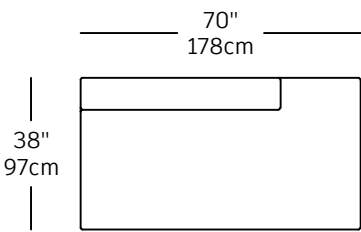

DIV-2  
\$2,110.00  
RIGHT BIG CORNER

DIV-12  
\$1,160.00  
CURVE

DIV-23  
\$1,195.00  
DOME RIGHT

DIV-24  
\$1,195.00  
DOME LEFT

DIV-6  
\$2,720.00  
LEFT LONG CORNER

DIV-5  
\$2,720.00  
RIGHT LONG CORNER

DIV-14  
\$2,090.00  
2P

DIV-15  
\$2,210.00  
2P LAF

DIV-16  
\$2,210.00  
2P RAF

DIV-13  
\$2,760.00  
3P

DIV-21  
\$720.00  
OTTOMAN 38x38

DIV-26  
\$2,720.00  
DIAGONAL RAF

DIV-25  
\$2,720.00  
DIAGONAL LAF