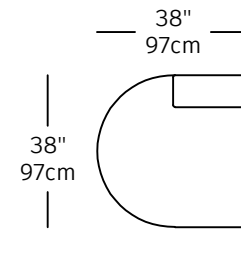

# Dive - modules

DIV-4  
\$1,940.00  
LEFT SMALL CORNER

DIV-3  
\$1,940.00  
RIGHT SMALL CORNER

DIV-8  
\$1,820.00  
NO ARM

DIV-7  
\$1,440.00  
CORNER

DIV-22  
\$1,180.00  
SINGLE

DIV-1  
\$2,110.00  
LEFT BIG CORNER

DIV-2  
\$2,110.00  
RIGHT BIG CORNER

DIV-12  
\$1,160.00  
CURVE

DIV-23  
\$1,195.00  
DOME RIGHT

DIV-24  
\$1,195.00  
DOME LEFT

DIV-6  
\$2,720.00  
LEFT LONG CORNER

DIV-5  
\$2,720.00  
RIGHT LONG CORNER

DIV-14  
\$2,090.00  
2P

DIV-15  
\$2,210.00  
2P LAF

DIV-16  
\$2,210.00  
2P RAF

DIV-13  
\$2,760.00  
3P

DIV-21  
\$720.00  
OTTOMAN 38x38

DIV-26  
\$2,720.00  
DIAGONAL RAF

DIV-25  
\$2,720.00  
DIAGONAL LAF