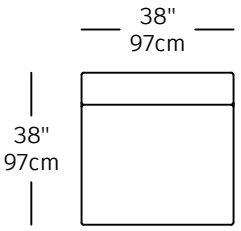

# Dive - modules

DIV-4  
\$1,940.00  
LEFT SMALL CORNER

DIV-3  
\$1,940.00  
RIGHT SMALL CORNER

DIV-8  
\$1,820.00  
NO ARM

DIV-7  
\$1,440.00  
CORNER

DIV-22  
\$1,180.00  
SINGLE

DIV-1  
\$2,110.00  
LEFT BIG CORNER

DIV-2  
\$2,110.00  
RIGHT BIG CORNER

DIV-12  
\$1,160.00  
CURVE

DIV-23  
\$1,195.00  
DOME RIGHT

DIV-24  
\$1,195.00  
DOME LEFT

DIV-6  
\$2,720.00  
LEFT LONG CORNER

DIV-5  
\$2,720.00  
RIGHT LONG CORNER

DIV-14  
\$2,090.00  
2P

DIV-15  
\$2,210.00  
2P LAF

DIV-16  
\$2,210.00  
2P RAF

DIV-13  
\$2,760.00  
3P

DIV-21  
\$720.00  
OTTOMAN 38x38

DIV-26  
\$2,720.00  
DIAGONAL RAF

DIV-25  
\$2,720.00  
DIAGONAL LAF