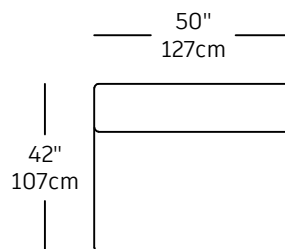

EXP-15
\$1,780.00
SOFA PART BABY LEFT

EXP-9
\$2,290.00
CHAISE LONGUE LEFT

EXP-8
\$2,290.00
CHAISE LONGUE RIGHT

EXP-1
\$3,090.00
3P

EXP-16
\$1,440.00
SINGLE

EXP-17
\$1,560.00
CORNER

EXP-18
\$2,060.00
NO ARM

EXP-19
\$720.00
Ottoman