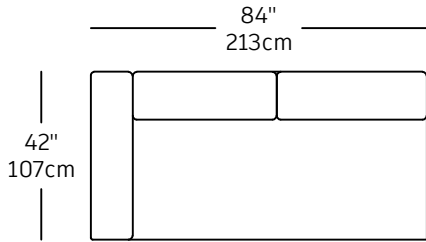

Expo - modules

EXP-11
\$2,980.00
SOFA PART PAPA LEFT

EXP-10
\$2,980.00
SOFA PART PAPA RIGHT

EXP-14
\$1,780.00
SOFA PART BABY RIGHT

EXP-13
\$2,190.00
SOFA PART MAMA LEFT

EXP-12
\$2,190.00
SOFA PART MAMA RIGHT

EXP-15
\$1,780.00
SOFA PART BABY LEFT

EXP-9
\$2,290.00
CHAISE LONGUE LEFT

EXP-8
\$2,290.00
CHAISE LONGUE RIGHT

EXP-1
\$3,090.00
3P

EXP-16
\$1,440.00
SINGLE

EXP-17
\$1,560.00
CORNER

EXP-18
\$2,060.00
NO ARM

EXP-19
\$720.00
Ottoman