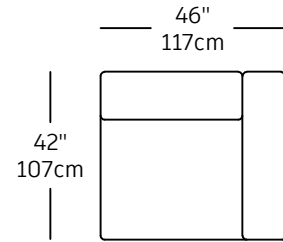

Expo - modules

EXP-11
\$2,980.00
SOFA PART PAPA LEFT

EXP-10
\$2,980.00
SOFA PART PAPA RIGHT

EXP-14
\$1,780.00
SOFA PART BABY RIGHT

EXP-13
\$2,190.00
SOFA PART MAMA LEFT

EXP-12
\$2,190.00
SOFA PART MAMA RIGHT

EXP-15
\$1,780.00
SOFA PART BABY LEFT

EXP-9
\$2,290.00
CHAISE LONGUE LEFT

EXP-8
\$2,290.00
CHAISE LONGUE RIGHT

EXP-1
\$3,090.00
3P

EXP-16
\$1,440.00
SINGLE

EXP-17
\$1,560.00
CORNER

EXP-18
\$2,060.00
NO ARM

EXP-19
\$720.00
Ottoman