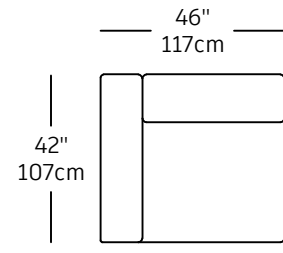

Expo - modules

EXP-11
\$2,980.00
SOFA PART PAPA LEFT

EXP-10
\$2,980.00
SOFA PART PAPA RIGHT

EXP-14
\$1,780.00
SOFA PART BABY RIGHT

EXP-13
\$2,190.00
SOFA PART MAMA LEFT

EXP-12
\$2,190.00
SOFA PART MAMA RIGHT

EXP-15
\$1,780.00
SOFA PART BABY LEFT

EXP-9
\$2,290.00
CHAISE LONGUE LEFT

EXP-8
\$2,290.00
CHAISE LONGUE RIGHT

EXP-1
\$3,090.00
3P

EXP-16
\$1,440.00
SINGLE

EXP-17
\$1,560.00
CORNER

EXP-18
\$2,060.00
NO ARM

EXP-19
\$720.00
Ottoman