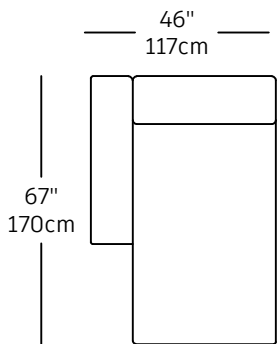

Expo - modules

EXP-11
\$2,980.00
SOFA PART PAPA LEFT

EXP-10
\$2,980.00
SOFA PART PAPA RIGHT

EXP-14
\$1,780.00
SOFA PART BABY RIGHT

EXP-13
\$2,190.00
SOFA PART MAMA LEFT

EXP-12
\$2,190.00
SOFA PART MAMA RIGHT

EXP-15
\$1,780.00
SOFA PART BABY LEFT

EXP-9
\$2,290.00
CHAISE LONGUE LEFT

EXP-8
\$2,290.00
CHAISE LONGUE RIGHT

EXP-1
\$3,090.00
3P

EXP-16
\$1,440.00
SINGLE

EXP-17
\$1,560.00
CORNER

EXP-18
\$2,060.00
NO ARM

EXP-19
\$720.00
Ottoman