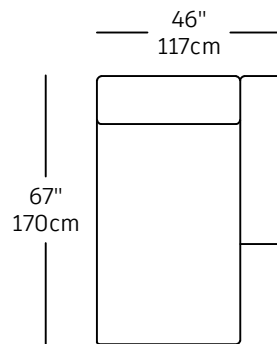

Expo - modules

EXP-11
\$2,980.00
SOFA PART PAPA LEFT

EXP-10
\$2,980.00
SOFA PART PAPA RIGHT

EXP-14
\$1,780.00
SOFA PART BABY RIGHT

EXP-13
\$2,190.00
SOFA PART MAMA LEFT

EXP-12
\$2,190.00
SOFA PART MAMA RIGHT

EXP-15
\$1,780.00
SOFA PART BABY LEFT

EXP-9
\$2,290.00
CHAISE LONGUE LEFT

EXP-8
\$2,290.00
CHAISE LONGUE RIGHT

EXP-1
\$3,090.00
3P

EXP-16
\$1,440.00
SINGLE

EXP-17
\$1,560.00
CORNER

EXP-18
\$2,060.00
NO ARM

EXP-19
\$720.00
Ottoman