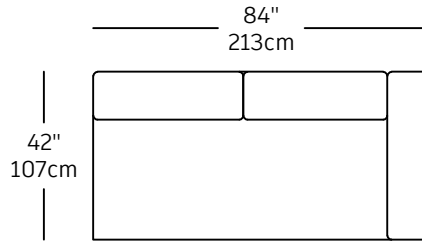

Expo - modules

EXP-11
\$2,980.00
SOFA PART PAPA LEFT

EXP-10
\$2,980.00
SOFA PART PAPA RIGHT

EXP-14
\$1,780.00
SOFA PART BABY RIGHT

EXP-13
\$2,190.00
SOFA PART MAMA LEFT

EXP-12
\$2,190.00
SOFA PART MAMA RIGHT

EXP-15
\$1,780.00
SOFA PART BABY LEFT

EXP-9
\$2,290.00
CHAISE LONGUE LEFT

EXP-8
\$2,290.00
CHAISE LONGUE RIGHT

EXP-1
\$3,090.00
3P

EXP-16
\$1,440.00
SINGLE

EXP-17
\$1,560.00
CORNER

EXP-18
\$2,060.00
NO ARM

EXP-19
\$720.00
Ottoman