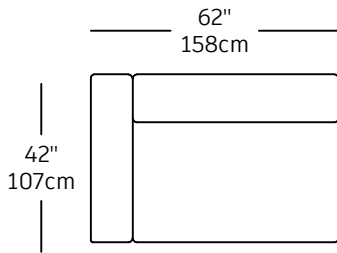

Expo - modules

EXP-11
\$2,980.00
SOFA PART PAPA LEFT

EXP-10
\$2,980.00
SOFA PART PAPA RIGHT

EXP-14
\$1,780.00
SOFA PART BABY RIGHT

EXP-13
\$2,190.00
SOFA PART MAMA LEFT

EXP-12
\$2,190.00
SOFA PART MAMA RIGHT

EXP-15
\$1,780.00
SOFA PART BABY LEFT

EXP-9
\$2,290.00
CHAISE LONGUE LEFT

EXP-8
\$2,290.00
CHAISE LONGUE RIGHT

EXP-1
\$3,090.00
3P

EXP-16
\$1,440.00
SINGLE

EXP-17
\$1,560.00
CORNER

EXP-18
\$2,060.00
NO ARM

EXP-19
\$720.00
Ottoman