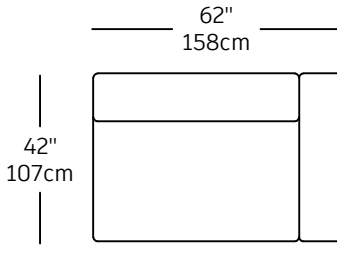

Expo - modules

EXP-11
\$2,980.00
SOFA PART PAPA LEFT

EXP-10
\$2,980.00
SOFA PART PAPA RIGHT

EXP-14
\$1,780.00
SOFA PART BABY RIGHT

EXP-13
\$2,190.00
SOFA PART MAMA LEFT

EXP-12
\$2,190.00
SOFA PART MAMA RIGHT

EXP-15
\$1,780.00
SOFA PART BABY LEFT

EXP-9
\$2,290.00
CHAISE LONGUE LEFT

EXP-8
\$2,290.00
CHAISE LONGUE RIGHT

EXP-1
\$3,090.00
3P

EXP-16
\$1,440.00
SINGLE

EXP-17
\$1,560.00
CORNER

EXP-18
\$2,060.00
NO ARM

EXP-19
\$720.00
Ottoman