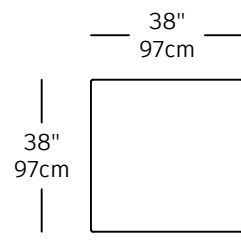

EXP-15
\$1,780.00
SOFA PART BABY LEFT

EXP-9
\$2,290.00
CHAISE LONGUE LEFT

EXP-8
\$2,290.00
CHAISE LONGUE RIGHT

EXP-1
\$3,090.00
3P

EXP-16
\$1,440.00
SINGLE

EXP-17
\$1,560.00
CORNER

EXP-18
\$2,060.00
NO ARM

EXP-19
\$720.00
Ottoman