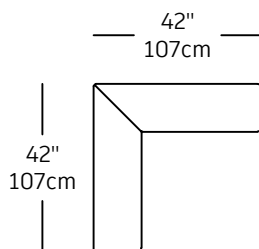

EXP-15
\$1,780.00
SOFA PART BABY LEFT

EXP-9
\$2,290.00
CHAISE LONGUE LEFT

EXP-8
\$2,290.00
CHAISE LONGUE RIGHT

EXP-1
\$3,090.00
3P

EXP-16
\$1,440.00
SINGLE

EXP-17
\$1,560.00
CORNER

EXP-18
\$2,060.00
NO ARM

EXP-19
\$720.00
Ottoman