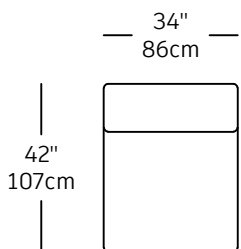

EXP-15
\$1,780.00
SOFA PART BABY LEFT

EXP-9
\$2,290.00
CHAISE LONGUE LEFT

EXP-8
\$2,290.00
CHAISE LONGUE RIGHT

EXP-1
\$3,090.00
3P

EXP-16
\$1,440.00
SINGLE

EXP-17
\$1,560.00
CORNER

EXP-18
\$2,060.00
NO ARM

EXP-19
\$720.00
Ottoman