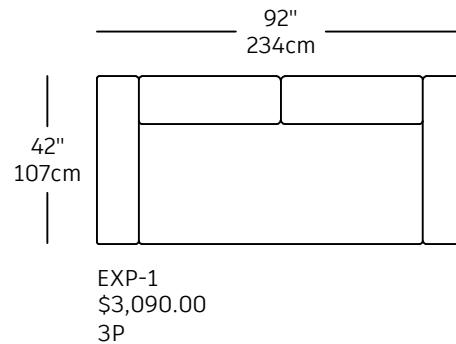

Expo - modules

EXP-11
\$2,980.00
SOFA PART PAPA LEFT

EXP-10
\$2,980.00
SOFA PART PAPA RIGHT

EXP-14
\$1,780.00
SOFA PART BABY RIGHT

EXP-13
\$2,190.00
SOFA PART MAMA LEFT

EXP-12
\$2,190.00
SOFA PART MAMA RIGHT

EXP-15
\$1,780.00
SOFA PART BABY LEFT

EXP-9
\$2,290.00
CHAISE LONGUE LEFT

EXP-8
\$2,290.00
CHAISE LONGUE RIGHT

EXP-1
\$3,090.00
3P

EXP-16
\$1,440.00
SINGLE

EXP-17
\$1,560.00
CORNER

EXP-18
\$2,060.00
NO ARM

EXP-19
\$720.00
Ottoman