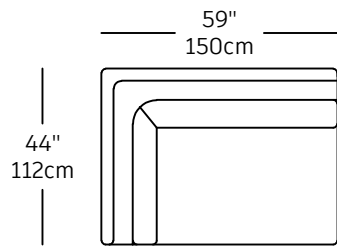

Grizzly - modules

GRZ-1
\$2,630.00
LEFT SMALL CORNER

GRZ-2
\$2,630.00
RIGHT SMALL CORNER

GRZ-3
\$3,080.00
LEFT LONG CORNER

GRZ-4
\$3,080.00
RIGHT LONG CORNER

GRZ-5
\$2,220.00
CORNER

GRZ-6
\$950.00
OTTOMAN