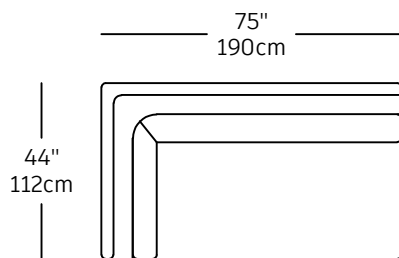

Grizzly - modules

GRZ-1
\$2,630.00
LEFT SMALL CORNER

GRZ-2
\$2,630.00
RIGHT SMALL CORNER

GRZ-3
\$3,080.00
LEFT LONG CORNER

GRZ-4
\$3,080.00
RIGHT LONG CORNER

GRZ-5
\$2,220.00
CORNER

GRZ-6
\$950.00
OTTOMAN