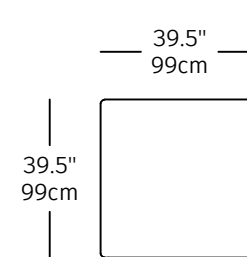

Grizzly - modules

GRZ-1
\$2,630.00
LEFT SMALL CORNER

GRZ-2
\$2,630.00
RIGHT SMALL CORNER

GRZ-3
\$3,080.00
LEFT LONG CORNER

GRZ-4
\$3,080.00
RIGHT LONG CORNER

GRZ-5
\$2,220.00
CORNER

GRZ-6
\$950.00
OTTOMAN