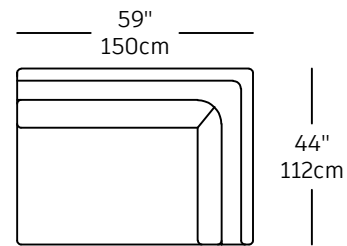

Grizzly - modules

GRZ-1
\$2,630.00
LEFT SMALL CORNER

GRZ-2
\$2,630.00
RIGHT SMALL CORNER

GRZ-3
\$3,080.00
LEFT LONG CORNER

GRZ-4
\$3,080.00
RIGHT LONG CORNER

GRZ-5
\$2,220.00
CORNER

GRZ-6
\$950.00
OTTOMAN