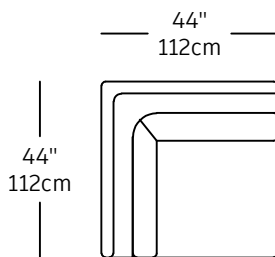

Grizzly - modules

GRZ-1
\$2,630.00
LEFT SMALL CORNER

GRZ-2
\$2,630.00
RIGHT SMALL CORNER

GRZ-3
\$3,080.00
LEFT LONG CORNER

GRZ-4
\$3,080.00
RIGHT LONG CORNER

GRZ-5
\$2,220.00
CORNER

GRZ-6
\$950.00
OTTOMAN