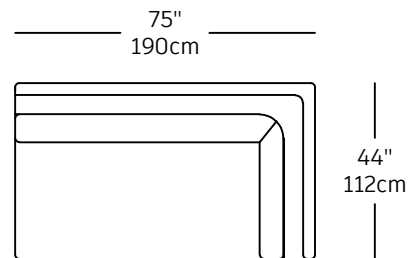

Grizzly - modules

GRZ-1
\$2,630.00
LEFT SMALL CORNER

GRZ-2
\$2,630.00
RIGHT SMALL CORNER

GRZ-3
\$3,080.00
LEFT LONG CORNER

GRZ-4
\$3,080.00
RIGHT LONG CORNER

GRZ-5
\$2,220.00
CORNER

GRZ-6
\$950.00
OTTOMAN