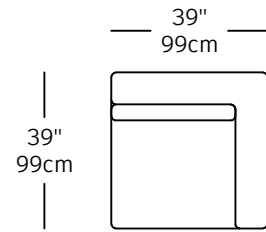

Mixmix JUMBO – modules

MIX-9
\$1,510.00
LEFT SMALL CORNER

MIX-10
\$1,510.00
RIGHT SMALL CORNER

MIX-11
\$1,310.00
SINGLE JUMBO

MIX-17
\$1,310.00
SINGLE JUMBO

MIX-16
\$2,380.00
CHAISE LONGUE LEFT

MIX-15
\$2,380.00
CHAISE LONGUE RIGHT