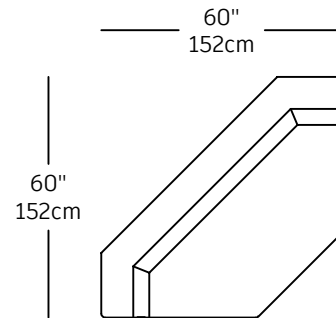

Mixmix JUMBO – modules

MIX-9
\$1,510.00
LEFT SMALL CORNER

MIX-10
\$1,510.00
RIGHT SMALL CORNER

MIX-11
\$1,310.00
SINGLE JUMBO

MIX-17
\$1,310.00
SINGLE JUMBO

MIX-16
\$2,380.00
CHAISE LONGUE LEFT

MIX-15
\$2,380.00
CHAISE LONGUE RIGHT