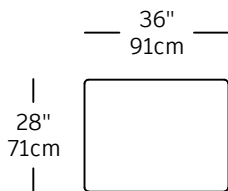

MIX-5
$710.00
OTTOMAN RECT.