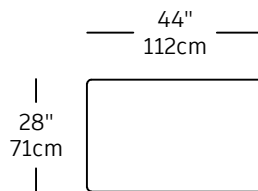

MIX-13
$760.00
OTTOMAN RECT. LONG