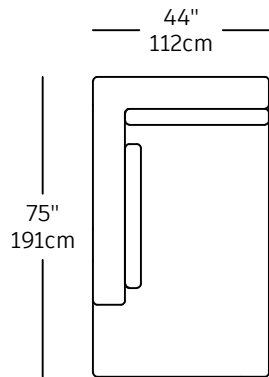

Mixmix JUMBO – modules

MIX-9
\$1,510.00
LEFT SMALL CORNER

MIX-10
\$1,510.00
RIGHT SMALL CORNER

MIX-11
\$1,310.00
SINGLE JUMBO

MIX-17
\$1,310.00
SINGLE JUMBO

MIX-16
\$2,380.00
CHAISE LONGUE LEFT

MIX-15
\$2,380.00
CHAISE LONGUE RIGHT