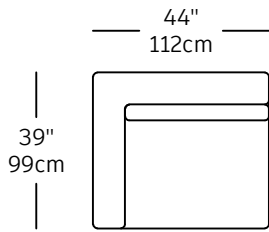

Mixmix JUMBO – modules

MIX-9
\$1,510.00
LEFT SMALL CORNER

MIX-10
\$1,510.00
RIGHT SMALL CORNER

MIX-11
\$1,310.00
SINGLE JUMBO

MIX-17
\$1,310.00
SINGLE JUMBO

MIX-16
\$2,380.00
CHAISE LONGUE LEFT

MIX-15
\$2,380.00
CHAISE LONGUE RIGHT