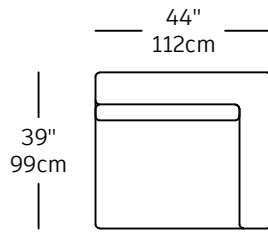

Mixmix JUMBO – modules

MIX-9
\$1,510.00
LEFT SMALL CORNER

MIX-10
\$1,510.00
RIGHT SMALL CORNER

MIX-11
\$1,310.00
SINGLE JUMBO

MIX-17
\$1,310.00
SINGLE JUMBO

MIX-16
\$2,380.00
CHAISE LONGUE LEFT

MIX-15
\$2,380.00
CHAISE LONGUE RIGHT