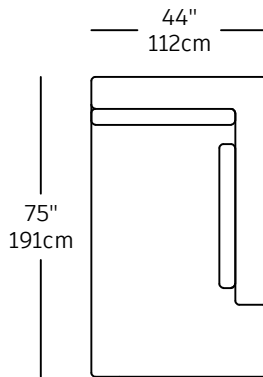

Mixmix JUMBO – modules

MIX-9
\$1,510.00
LEFT SMALL CORNER

MIX-10
\$1,510.00
RIGHT SMALL CORNER

MIX-11
\$1,310.00
SINGLE JUMBO

MIX-17
\$1,310.00
SINGLE JUMBO

MIX-16
\$2,380.00
CHAISE LONGUE LEFT

MIX-15
\$2,380.00
CHAISE LONGUE RIGHT