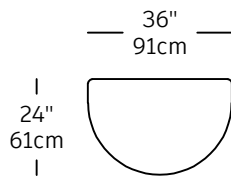

MIX-6
$635.00
OTTOMAN DEMI-LUNE