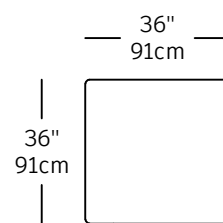

MIX-14
\$2,760.00
DIAMOND

MIX-5
\$710.00
OTTOMAN RECT.

MIX-6
\$635.00
OTTOMAN DEMI-LUNE

MIX-13
\$760.00
OTTOMAN RECT. LONG

MIX-12
\$790.00
OTTOMAN JUMBO