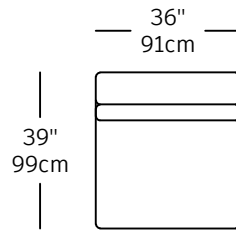

Mixmix JUMBO – modules

MIX-9
\$1,510.00
LEFT SMALL CORNER

MIX-10
\$1,510.00
RIGHT SMALL CORNER

MIX-11
\$1,310.00
SINGLE JUMBO

MIX-17
\$1,310.00
SINGLE JUMBO

MIX-16
\$2,380.00
CHAISE LONGUE LEFT

MIX-15
\$2,380.00
CHAISE LONGUE RIGHT