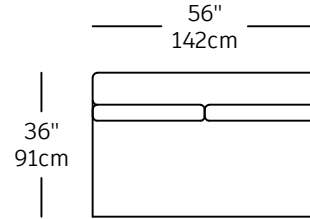

Mixmix - modules

MIX-1
\$1,130.00
CORNER

MIX-2
\$1,010.00
SINGLE

MIX-3
\$2,030.00
DOUBLE

MIX-4
\$1,860.00
CHAISE LONGUE

MIX-8
\$3,200.00
EXTRA LARGE

MIX-7
\$2,230.00
STAR

MIX-5
\$710.00
OTTOMAN RECT.