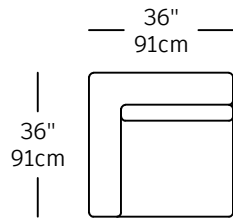

Mixmix - modules

MIX-1
\$1,130.00
CORNER

MIX-2
\$1,010.00
SINGLE

MIX-3
\$2,030.00
DOUBLE

MIX-4
\$1,860.00
CHAISE LONGUE

MIX-8
\$3,200.00
EXTRA LARGE

MIX-7
\$2,230.00
STAR

MIX-5
\$710.00
OTTOMAN RECT.