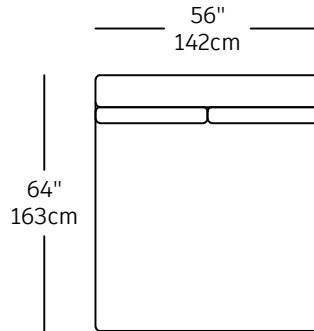

Mixmix - modules

MIX-1
\$1,130.00
CORNER

MIX-2
\$1,010.00
SINGLE

MIX-3
\$2,030.00
DOUBLE

MIX-4
\$1,860.00
CHAISE LONGUE

MIX-8
\$3,200.00
EXTRA LARGE

MIX-7
\$2,230.00
STAR

MIX-5
\$710.00
OTTOMAN RECT.