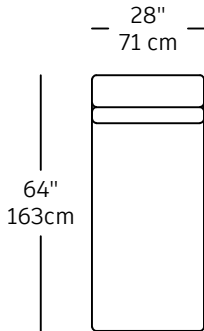

Mixmix - modules

MIX-1
\$1,130.00
CORNER

MIX-2
\$1,010.00
SINGLE

MIX-3
\$2,030.00
DOUBLE

MIX-4
\$1,860.00
CHAISE LONGUE

MIX-8
\$3,200.00
EXTRA LARGE

MIX-7
\$2,230.00
STAR

MIX-5
\$710.00
OTTOMAN RECT.