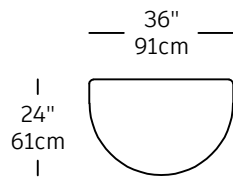

Mixmix - modules

MIX-1
\$1,130.00
CORNER

MIX-2
\$1,010.00
SINGLE

MIX-3
\$2,030.00
DOUBLE

MIX-4
\$1,860.00
CHAISE LONGUE

MIX-8
\$3,200.00
EXTRA LARGE

MIX-7
\$2,230.00
STAR

MIX-5
\$710.00
OTTOMAN RECT.