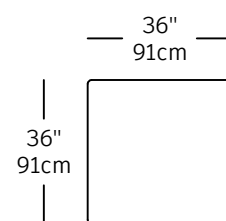

MIX-12
$790.00
OTTOMAN JUMBO