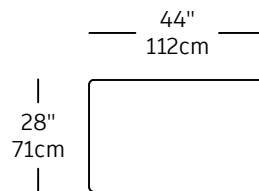

MIX-13
$760.00
OTTOMAN RECT. LONG