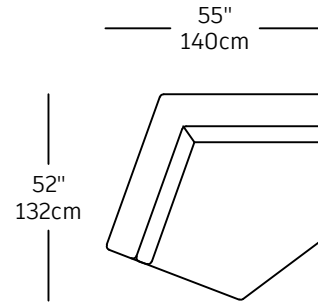

Mixmix - modules

MIX-1
\$1,130.00
CORNER

MIX-2
\$1,010.00
SINGLE

MIX-3
\$2,030.00
DOUBLE

MIX-4
\$1,860.00
CHAISE LONGUE

MIX-8
\$3,200.00
EXTRA LARGE

MIX-7
\$2,230.00
STAR

MIX-5
\$710.00
OTTOMAN RECT.