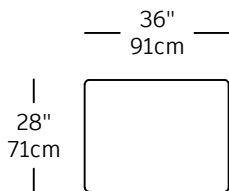

Mixmix - modules

MIX-1
\$1,130.00
CORNER

MIX-2
\$1,010.00
SINGLE

MIX-3
\$2,030.00
DOUBLE

MIX-4
\$1,860.00
CHAISE LONGUE

MIX-8
\$3,200.00
EXTRA LARGE

MIX-7
\$2,230.00
STAR

MIX-5
\$710.00
OTTOMAN RECT.