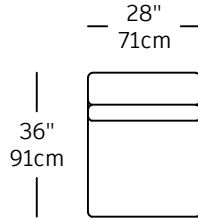

Mixmix - modules

MIX-1
\$1,130.00
CORNER

MIX-2
\$1,010.00
SINGLE

MIX-3
\$2,030.00
DOUBLE

MIX-4
\$1,860.00
CHAISE LONGUE

MIX-8
\$3,200.00
EXTRA LARGE

MIX-7
\$2,230.00
STAR

MIX-5
\$710.00
OTTOMAN RECT.