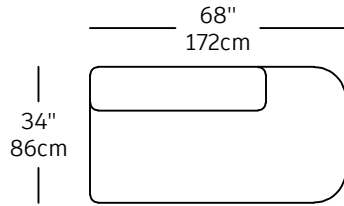

Panorama - modules

PNR-4
\$1,970.00
2P RAF

PNR-5
\$1,970.00
2P LAF

PNR-9
\$2,130.00
SOFA PART LEFT

PNR-8
\$2,130.00
SOFA PART RIGHT

PNR-7
\$2,560.00
LEFT BIG

PNR-6
\$2,560.00
RIGHT BIG

PNR-23
\$2,790.00
CASCADE RIGHT CORNER