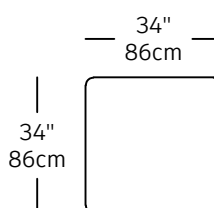

PNR-24
\$2,790.00
CASCADE LEFT CORNER

PNR-14
\$2,510.00
CURVE

PNR-21
\$1,100.00

PNR-22
\$1,100.00

PNR-13
\$860.00

PNR-16
\$1,380.00
CORNER

PNR-15
\$1,150.00
SINGLE 34

PNR-17
\$1,210.00
SINGLE