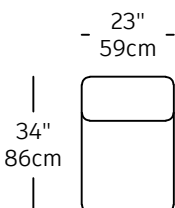

PNR-24
\$2,790.00
CASCADE LEFT CORNER

PNR-14
\$2,510.00
CURVE

PNR-21
\$1,100.00

PNR-22
\$1,100.00

PNR-13
\$860.00

PNR-16
\$1,380.00
CORNER

PNR-15
\$1,150.00
SINGLE 34

PNR-17
\$1,210.00
SINGLE