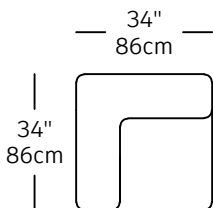

PNR-24
\$2,790.00
CASCADE LEFT CORNER

PNR-14
\$2,510.00
CURVE

PNR-21
\$1,100.00

PNR-22
\$1,100.00

PNR-13
\$860.00

PNR-16
\$1,380.00
CORNER

PNR-15
\$1,150.00
SINGLE 34

PNR-17
\$1,210.00
SINGLE