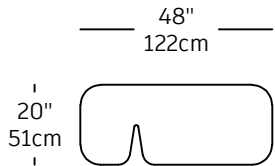

PNR-18
$940.00