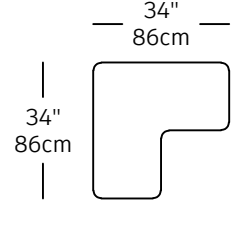

PNR-24
\$2,790.00
CASCADE LEFT CORNER

PNR-14
\$2,510.00
CURVE

PNR-21
\$1,100.00

PNR-22
\$1,100.00

PNR-13
\$860.00

PNR-16
\$1,380.00
CORNER

PNR-15
\$1,150.00
SINGLE 34

PNR-17
\$1,210.00
SINGLE