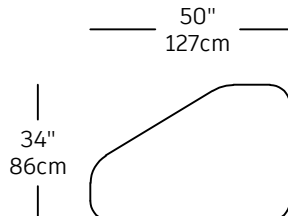

PNR-19
$900.00