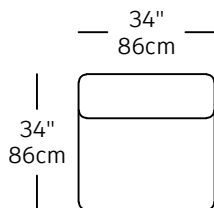

PNR-24
\$2,790.00
CASCADE LEFT CORNER

PNR-14
\$2,510.00
CURVE

PNR-21
\$1,100.00

PNR-22
\$1,100.00

PNR-13
\$860.00

PNR-16
\$1,380.00
CORNER

PNR-15
\$1,150.00
SINGLE 34

PNR-17
\$1,210.00
SINGLE