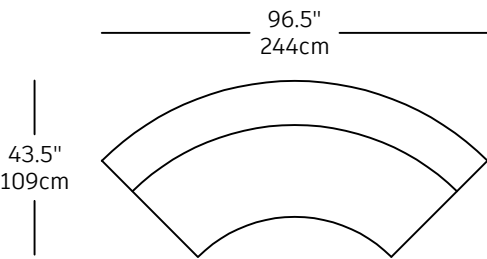

PNR-14
$2,510.00
CURVE