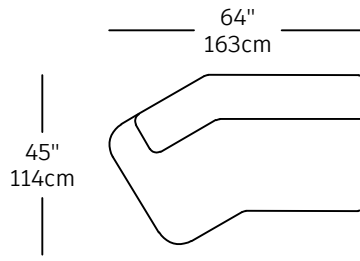

Panorama - modules

PNR-4
\$1,970.00
2P RAF

PNR-5
\$1,970.00
2P LAF

PNR-9
\$2,130.00
SOFA PART LEFT

PNR-8
\$2,130.00
SOFA PART RIGHT

PNR-7
\$2,560.00
LEFT BIG

PNR-6
\$2,560.00
RIGHT BIG

PNR-23
\$2,790.00
CASCADE RIGHT CORNER

PNR-24
\$2,790.00
CASCADE LEFT CORNER

PNR-14
\$2,510.00
CURVE

PNR-21
\$1,100.00

PNR-22
\$1,100.00

PNR-13
\$860.00

PNR-16
\$1,380.00
CORNER

PNR-15
\$1,150.00
SINGLE 34

PNR-17
\$1,210.00
SINGLE