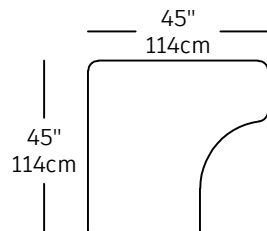

PNR-21
$1,100.00