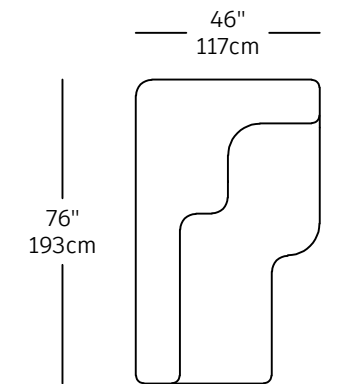

Panorama - modules

PNR-4
\$1,970.00
2P RAF

PNR-5
\$1,970.00
2P LAF

PNR-9
\$2,130.00
SOFA PART LEFT

PNR-8
\$2,130.00
SOFA PART RIGHT

PNR-7
\$2,560.00
LEFT BIG

PNR-6
\$2,560.00
RIGHT BIG

PNR-23
\$2,790.00
CASCADE RIGHT CORNER

PNR-24
\$2,790.00
CASCADE LEFT CORNER

PNR-14
\$2,510.00
CURVE

PNR-21
\$1,100.00

PNR-22
\$1,100.00

PNR-13
\$860.00

PNR-16
\$1,380.00
CORNER

PNR-15
\$1,150.00
SINGLE 34

PNR-17
\$1,210.00
SINGLE