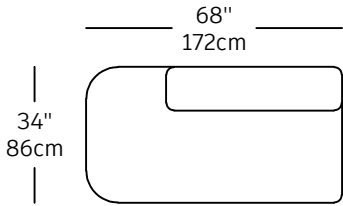

Panorama - modules

PNR-4
\$1,970.00
2P RAF

PNR-5
\$1,970.00
2P LAF

PNR-9
\$2,130.00
SOFA PART LEFT

PNR-8
\$2,130.00
SOFA PART RIGHT

PNR-7
\$2,560.00
LEFT BIG

PNR-6
\$2,560.00
RIGHT BIG

PNR-23
\$2,790.00
CASCADE RIGHT CORNER