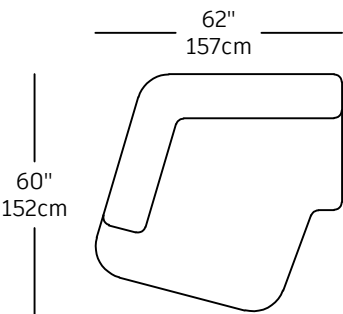

Panorama - modules

PNR-4
\$1,970.00
2P RAF

PNR-5
\$1,970.00
2P LAF

PNR-9
\$2,130.00
SOFA PART LEFT

PNR-8
\$2,130.00
SOFA PART RIGHT

PNR-7
\$2,560.00
LEFT BIG

PNR-6
\$2,560.00
RIGHT BIG

PNR-23
\$2,790.00
CASCADE RIGHT CORNER

PNR-24
\$2,790.00
CASCADE LEFT CORNER

PNR-14
\$2,510.00
CURVE

PNR-21
\$1,100.00

PNR-22
\$1,100.00

PNR-13
\$860.00

PNR-16
\$1,380.00
CORNER

PNR-15
\$1,150.00
SINGLE 34

PNR-17
\$1,210.00
SINGLE