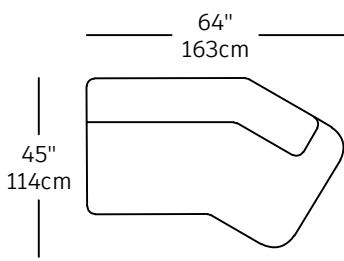

Panorama - modules

PNR-4
\$1,970.00
2P RAF

PNR-5
\$1,970.00
2P LAF

PNR-9
\$2,130.00
SOFA PART LEFT

PNR-8
\$2,130.00
SOFA PART RIGHT

PNR-7
\$2,560.00
LEFT BIG

PNR-6
\$2,560.00
RIGHT BIG

PNR-23
\$2,790.00
CASCADE RIGHT CORNER