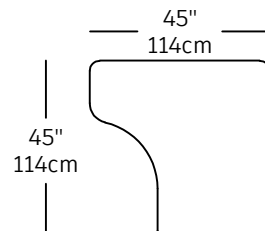

PNR-22
$1,100.00