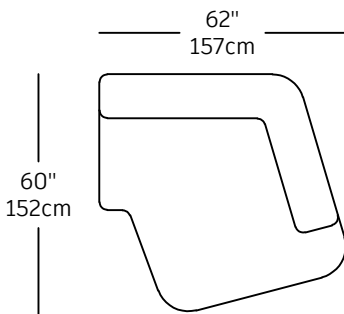

Panorama - modules

PNR-4
\$1,970.00
2P RAF

PNR-5
\$1,970.00
2P LAF

PNR-9
\$2,130.00
SOFA PART LEFT

PNR-8
\$2,130.00
SOFA PART RIGHT

PNR-7
\$2,560.00
LEFT BIG

PNR-6
\$2,560.00
RIGHT BIG

PNR-23
\$2,790.00
CASCADE RIGHT CORNER

PNR-24
\$2,790.00
CASCADE LEFT CORNER

PNR-14
\$2,510.00
CURVE

PNR-21
\$1,100.00

PNR-22
\$1,100.00

PNR-13
\$860.00

PNR-16
\$1,380.00
CORNER

PNR-15
\$1,150.00
SINGLE 34

PNR-17
\$1,210.00
SINGLE