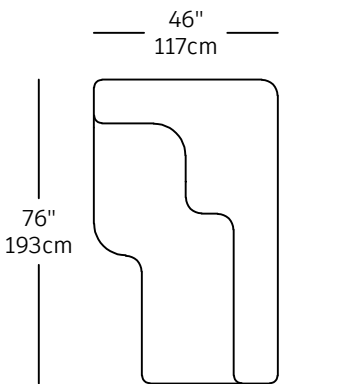

Panorama - modules

PNR-4
\$1,970.00
2P RAF

PNR-5
\$1,970.00
2P LAF

PNR-9
\$2,130.00
SOFA PART LEFT

PNR-8
\$2,130.00
SOFA PART RIGHT

PNR-7
\$2,560.00
LEFT BIG

PNR-6
\$2,560.00
RIGHT BIG

PNR-23
\$2,790.00
CASCADE RIGHT CORNER

PNR-24
\$2,790.00
CASCADE LEFT CORNER

PNR-14
\$2,510.00
CURVE

PNR-21
\$1,100.00

PNR-22
\$1,100.00

PNR-13
\$860.00

PNR-16
\$1,380.00
CORNER

PNR-15
\$1,150.00
SINGLE 34

PNR-17
\$1,210.00
SINGLE