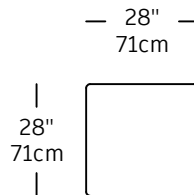

Pique - modules

PQE-1
\$2,100.00
SMALL RIGHT

PQE-3
\$2,650.00
LARGE RIGHT

PQE-2
\$2,100.00
SMALL LEFT

PQE-4
\$2,650.00
LARGE LEFT

PQE-5
\$2,940.00
3P

PQE-9
\$2,710.00
BIG CORNER

PQE-6
\$1,850.00
FAUTEUIL