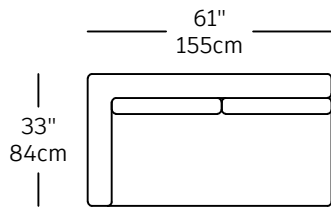

Pique - modules

PQE-1
\$2,100.00
SMALL RIGHT

PQE-3
\$2,650.00
LARGE RIGHT

PQE-2
\$2,100.00
SMALL LEFT

PQE-4
\$2,650.00
LARGE LEFT

PQE-5
\$2,940.00
3P

PQE-9
\$2,710.00
BIG CORNER

PQE-6
\$1,850.00
FAUTEUIL