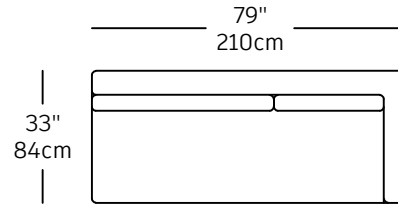

Pique - modules

PQE-1
\$2,100.00
SMALL RIGHT

PQE-3
\$2,650.00
LARGE RIGHT

PQE-2
\$2,100.00
SMALL LEFT

PQE-4
\$2,650.00
LARGE LEFT

PQE-5
\$2,940.00
3P

PQE-9
\$2,710.00
BIG CORNER

PQE-6
\$1,850.00
FAUTEUIL