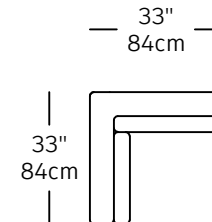

PQE-8
$1,660.00
CORNER