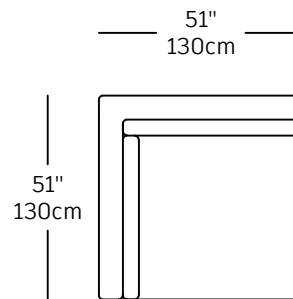

Pique - modules

PQE-1
\$2,100.00
SMALL RIGHT

PQE-3
\$2,650.00
LARGE RIGHT

PQE-2
\$2,100.00
SMALL LEFT

PQE-4
\$2,650.00
LARGE LEFT

PQE-5
\$2,940.00
3P

PQE-9
\$2,710.00
BIG CORNER

PQE-6
\$1,850.00
FAUTEUIL