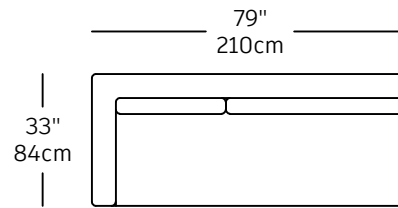

Pique - modules

PQE-1
\$2,100.00
SMALL RIGHT

PQE-3
\$2,650.00
LARGE RIGHT

PQE-2
\$2,100.00
SMALL LEFT

PQE-4
\$2,650.00
LARGE LEFT

PQE-5
\$2,940.00
3P

PQE-9
\$2,710.00
BIG CORNER

PQE-6
\$1,850.00
FAUTEUIL