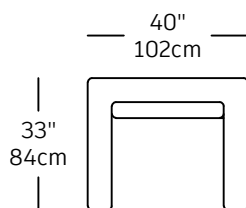

Pique - modules

PQE-1
\$2,100.00
SMALL RIGHT

PQE-3
\$2,650.00
LARGE RIGHT

PQE-2
\$2,100.00
SMALL LEFT

PQE-4
\$2,650.00
LARGE LEFT

PQE-5
\$2,940.00
3P

PQE-9
\$2,710.00
BIG CORNER

PQE-6
\$1,850.00
FAUTEUIL