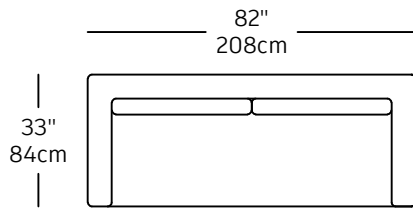

Pique - modules

PQE-1
\$2,100.00
SMALL RIGHT

PQE-3
\$2,650.00
LARGE RIGHT

PQE-2
\$2,100.00
SMALL LEFT

PQE-4
\$2,650.00
LARGE LEFT

PQE-5
\$2,940.00
3P

PQE-9
\$2,710.00
BIG CORNER

PQE-6
\$1,850.00
FAUTEUIL