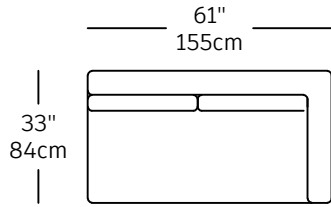

Pique - modules

PQE-1
\$2,100.00
SMALL RIGHT

PQE-3
\$2,650.00
LARGE RIGHT

PQE-2
\$2,100.00
SMALL LEFT

PQE-4
\$2,650.00
LARGE LEFT

PQE-5
\$2,940.00
3P

PQE-9
\$2,710.00
BIG CORNER

PQE-6
\$1,850.00
FAUTEUIL