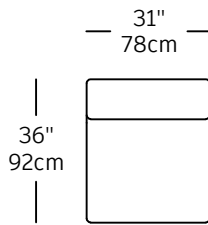

## Section – modules

SEC-1  
\$1,100.00  
Left small corner

SEC-2  
\$950.00  
Single

SEC-3  
\$1,100.00  
Right small corner

SEC-9  
\$1,650.00  
Chaise longue left

SEC-8  
\$1,650.00  
Chaise longue right

SEC-7  
\$1,095.00  
Corner

SEC-4  
\$630.00  
Ottoman 31x26

SEC-6  
\$650.00  
Ottoman 36x31

SEC-5  
\$1,250.00  
Fauteuil