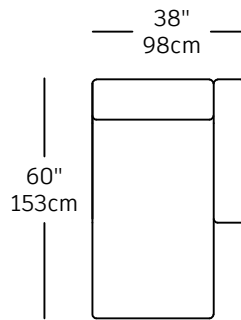

## Section – modules

SEC-1  
\$1,100.00  
Left small corner

SEC-2  
\$950.00  
Single

SEC-3  
\$1,100.00  
Right small corner

SEC-9  
\$1,650.00  
Chaise longue left

SEC-8  
\$1,650.00  
Chaise longue right

SEC-7  
\$1,095.00  
Corner

SEC-4  
\$630.00  
Ottoman 31x26

SEC-6  
\$650.00  
Ottoman 36x31

SEC-5  
\$1,250.00  
Fauteuil