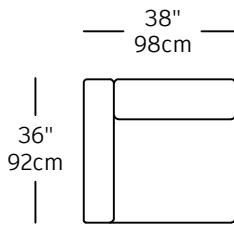

## Section – modules

SEC-1  
\$1,100.00  
Left small corner

SEC-2  
\$950.00  
Single

SEC-3  
\$1,100.00  
Right small corner

SEC-9  
\$1,650.00  
Chaise longue left

SEC-8  
\$1,650.00  
Chaise longue right

SEC-7  
\$1,095.00  
Corner

SEC-4  
\$630.00  
Ottoman 31x26

SEC-6  
\$650.00  
Ottoman 36x31

SEC-5  
\$1,250.00  
Fauteuil