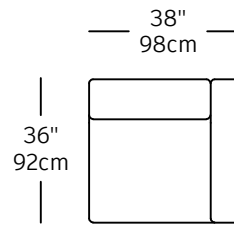

## Section – modules

SEC-1  
\$1,100.00  
Left small corner

SEC-2  
\$950.00  
Single

SEC-3  
\$1,100.00  
Right small corner

SEC-9  
\$1,650.00  
Chaise longue left

SEC-8  
\$1,650.00  
Chaise longue right

SEC-7  
\$1,095.00  
Corner

SEC-4  
\$630.00  
Ottoman 31x26

SEC-6  
\$650.00  
Ottoman 36x31

SEC-5  
\$1,250.00  
Fauteuil