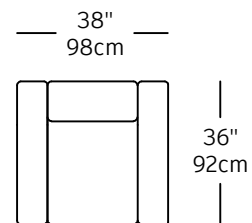

## Section – modules

SEC-1  
\$1,100.00  
Left small corner

SEC-2  
\$950.00  
Single

SEC-3  
\$1,100.00  
Right small corner

SEC-9  
\$1,650.00  
Chaise longue left

SEC-8  
\$1,650.00  
Chaise longue right

SEC-7  
\$1,095.00  
Corner

SEC-4  
\$630.00  
Ottoman 31x26

SEC-6  
\$650.00  
Ottoman 36x31

SEC-5  
\$1,250.00  
Fauteuil