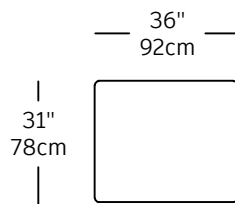

## Section – modules

SEC-1  
\$1,100.00  
Left small corner

SEC-2  
\$950.00  
Single

SEC-3  
\$1,100.00  
Right small corner

SEC-9  
\$1,650.00  
Chaise longue left

SEC-8  
\$1,650.00  
Chaise longue right

SEC-7  
\$1,095.00  
Corner

SEC-4  
\$630.00  
Ottoman 31x26

SEC-6  
\$650.00  
Ottoman 36x31

SEC-5  
\$1,250.00  
Fauteuil