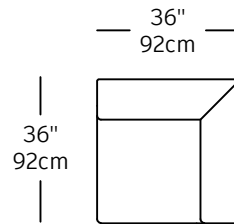

## Section – modules

SEC-1  
\$1,100.00  
Left small corner

SEC-2  
\$950.00  
Single

SEC-3  
\$1,100.00  
Right small corner

SEC-9  
\$1,650.00  
Chaise longue left

SEC-8  
\$1,650.00  
Chaise longue right