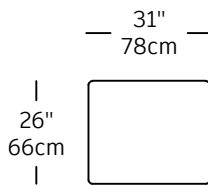

SEC-4
$630.00
Ottoman 31x26