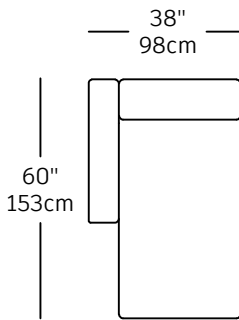

## Section – modules

SEC-1  
\$1,100.00  
Left small corner

SEC-2  
\$950.00  
Single

SEC-3  
\$1,100.00  
Right small corner

SEC-9  
\$1,650.00  
Chaise longue left

SEC-8  
\$1,650.00  
Chaise longue right

SEC-7  
\$1,095.00  
Corner

SEC-4  
\$630.00  
Ottoman 31x26

SEC-6  
\$650.00  
Ottoman 36x31

SEC-5  
\$1,250.00  
Fauteuil