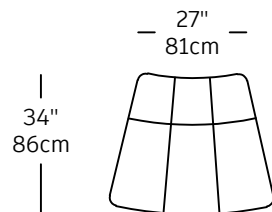

Slice – modules

SLC-1
\$1,360.00
SINGLE

SLC-2
\$1,460.00
CURVE

SLC-3
\$1,460.00
REVERSE