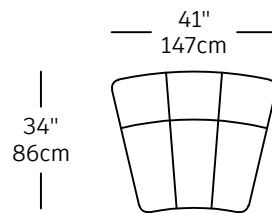

Slice – modules

SLC-1
\$1,360.00
SINGLE

SLC-2
\$1,460.00
CURVE

SLC-3
\$1,460.00
REVERSE