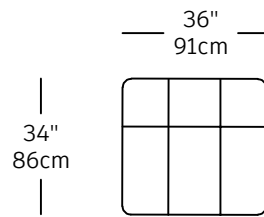

Slice – modules

SLC-1
\$1,360.00
SINGLE

SLC-2
\$1,460.00
CURVE

SLC-3
\$1,460.00
REVERSE