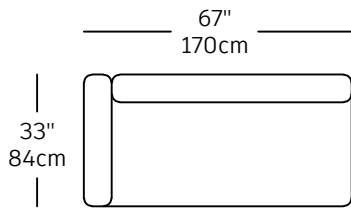

Tube - modules

TUB-1
\$1,750.00
Sofa part left

TUB-2
\$1,750.00
Sofa part right

TUB-4
\$1,800.00
Chaise longue left

TUB-3
\$1,800.00
Chaise longue right

TUB-5
\$1,195.00
Single