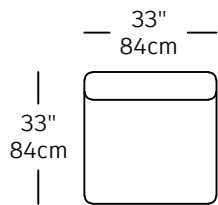

Tube - modules

TUB-1
\$1,750.00
Sofa part left

TUB-2
\$1,750.00
Sofa part right

TUB-4
\$1,800.00
Chaise longue left

TUB-3
\$1,800.00
Chaise longue right

TUB-5
\$1,195.00
Single