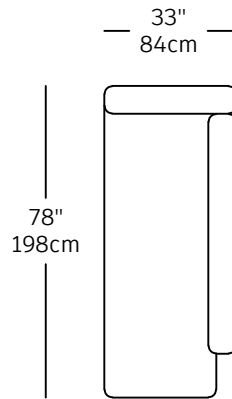

Tube - modules

TUB-1
\$1,750.00
Sofa part left

TUB-2
\$1,750.00
Sofa part right

TUB-4
\$1,800.00
Chaise longue left

TUB-3
\$1,800.00
Chaise longue right

TUB-5
\$1,195.00
Single