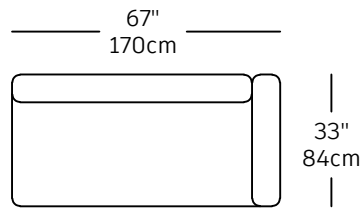

Tube - modules

TUB-1
\$1,750.00
Sofa part left

TUB-2
\$1,750.00
Sofa part right

TUB-4
\$1,800.00
Chaise longue left

TUB-3
\$1,800.00
Chaise longue right

TUB-5
\$1,195.00
Single