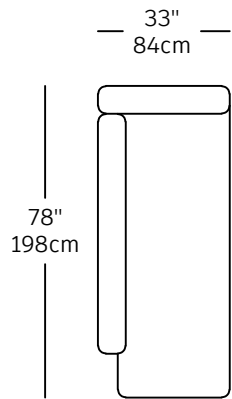

Tube - modules

TUB-1
\$1,750.00
Sofa part left

TUB-2
\$1,750.00
Sofa part right

TUB-4
\$1,800.00
Chaise longue left

TUB-3
\$1,800.00
Chaise longue right

TUB-5
\$1,195.00
Single