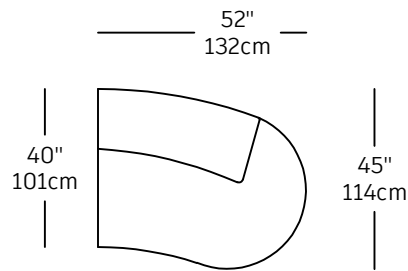

# Beluga – modules

BLG-1  
\$3,000.00  
SOFA PART LEFT

BLG-2  
\$3,000.00  
SOFA PART RIGHT

BLG-3  
\$2,480.00  
SOFA PART MEDIUM LEFT

BLG-4  
\$2,480.00  
SOFA PART MEDIUM RIGHT

BLG-5  
\$1,405.00  
SINGLE