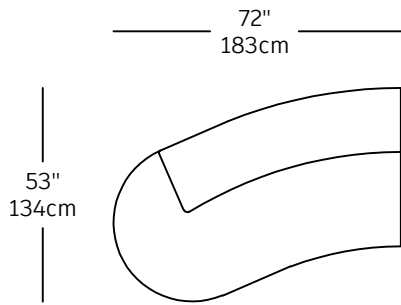

# Beluga – modules

BLG-1  
\$3,000.00  
SOFA PART LEFT

BLG-2  
\$3,000.00  
SOFA PART RIGHT

BLG-3  
\$2,480.00  
SOFA PART MEDIUM LEFT

BLG-4  
\$2,480.00  
SOFA PART MEDIUM RIGHT

BLG-5  
\$1,405.00  
SINGLE