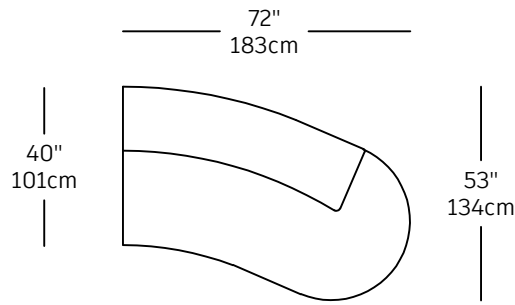

# Beluga – modules

BLG-1  
\$3,000.00  
SOFA PART LEFT

BLG-2  
\$3,000.00  
SOFA PART RIGHT

BLG-3  
\$2,480.00  
SOFA PART MEDIUM LEFT

BLG-4  
\$2,480.00  
SOFA PART MEDIUM RIGHT

BLG-5  
\$1,405.00  
SINGLE