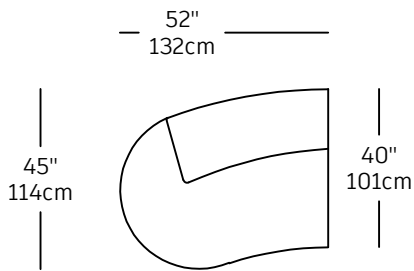

# Beluga – modules

BLG-1  
\$3,000.00  
SOFA PART LEFT

BLG-2  
\$3,000.00  
SOFA PART RIGHT

BLG-3  
\$2,480.00  
SOFA PART MEDIUM LEFT

BLG-4  
\$2,480.00  
SOFA PART MEDIUM RIGHT

BLG-5  
\$1,405.00  
SINGLE