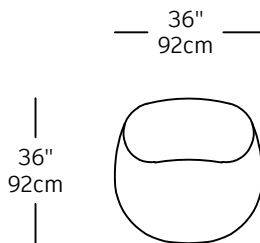

# Beluga – modules

BLG-1  
\$3,000.00  
SOFA PART LEFT

BLG-2  
\$3,000.00  
SOFA PART RIGHT

BLG-3  
\$2,480.00  
SOFA PART MEDIUM LEFT

BLG-4  
\$2,480.00  
SOFA PART MEDIUM RIGHT

BLG-5  
\$1,405.00  
SINGLE